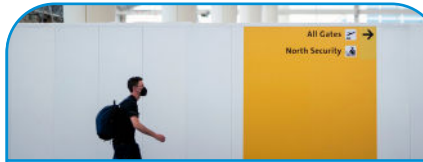

SWIFTWALL® MAX

- Installs 3X faster
- Weather resistant marine aluminum panels
- White powder coated with smooth, glossy finish
- Extremely strong, sturdy and lightweight
- Structurally engineered rated for seismic applications