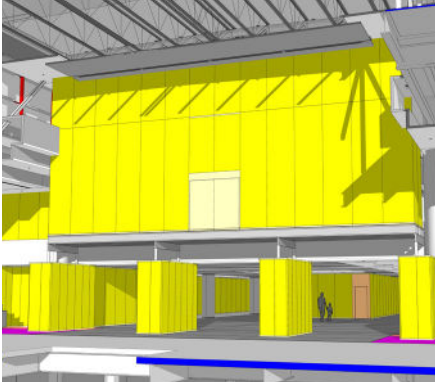

ARCHITECT SOLUTIONS

Include SwiftWall systems in your designs – SwiftWall® BIM objects are now available. Download all the essentials at swiftwall.com/digitalassets.

bimobject®

SketchUp

R AUTODESK
Revit

ARCAT®

AIA
Continuing
Education
Provider

ABOUT SWIFTWALL

Founded in mid-Michigan in 2014, SwiftWall offers temporary walls and construction barriers that provide a simple, quick and sustainable alternative to drywall.

CONTACT US

Call **989-279-0232** to speak to a representative. Let us review your plans for the best SwiftWall fit: Flex, Pro, Max or Lite at swiftwall.com/contact.

SwiftWall.com