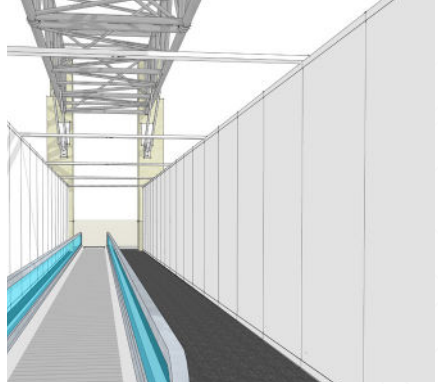

ARCHITECT SOLUTIONS

Include SwiftWall systems in your designs – SwiftWall® BIM objects are now available. Download all the essentials at swiftwall.com/digitalassets.

bimobject®

SketchUp

R AUTODESK
Revit

ARCAT®

AIA
Continuing
Education
Provider

ABOUT SWIFTWALL

Founded in mid-Michigan in 2014, SwiftWall offers temporary walls and construction barriers that provide a simple, quick and sustainable alternative to drywall.

CONTACT US

Call **989-279-0232** to speak to a representative. Let us review your plans for the best SwiftWall fit: Flex, Pro, Max or Lite at swiftwall.com/contact.

SwiftWall.com